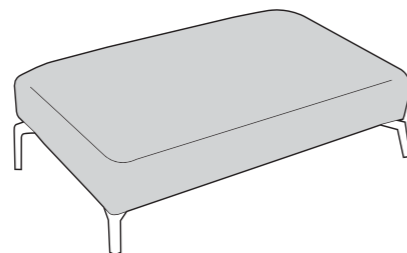

# TAO COVER GUIDE: STANDARD BACK ONLY

Please use this guide when ordering the following pieces to clarify cover options.

3 Seater Sofa (3ST)

2 Seater Sofa (2ST)

Arm Chair (1ST)

-  **COVER 1**  
(BODY)
-  **COVER 2**  
(TRIM)
-  **COVER 3**  
(SCATTER)

## Scatter Cushions

Scatter  
Cushions

Flanged Edge  
Front = Cover 3  
Back = Cover 1

## ACCENT PIECES

Parkway  
Storage Footstool (FSS)

Parkway  
Footstool (FST)

# TAO DIMENSIONS (CM)

AVAILABLE PIECES	HEIGHT 1	OUTBACK HEIGHT	WIDTH 2	DEPTH 3	ARM HEIGHT	SEAT HEIGHT 4	SEAT DEPTH 5	SEAT WIDTH 6	ACCESS DIAGONAL 7	WEIGHT (KG)	SCATTER CUSHION NO.
3 SEATER SOFA (3ST)	93	78	212	93	79	54	52	166	229	56	2
2 SEATER SOFA (2ST)	93	78	185	93	79	54	52	140	205	51.5	2
ARMCHAIR (1ST)	93	78	94	93	79	54	52	52	143	37.5	1
<b>ACCENT PIECES</b>											
PARKWAY FOOTSTOOL (FST)	37	N/A	106	65	N/A	N/A	N/A	N/A	75	14.5	N/A
PARKWAY STORAGE FOOTSTOOL (FSS)	39	N/A	104	64	N/A	N/A	N/A	N/A	117	21.5	N/A