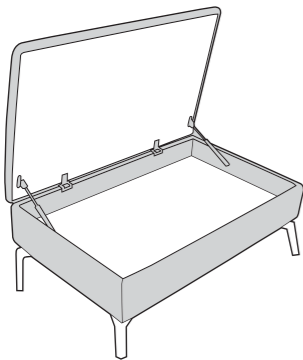

# TAO COVER GUIDE: STANDARD BACK ONLY

Please use this guide when ordering the following pieces to clarify cover options.

3 Seater Sofa (3ST)

2 Seater Sofa (2ST)

Arm Chair (1ST)

-  **COVER 1**  
(BODY)
-  **COVER 2**  
(TRIM)
-  **COVER 3**  
(SCATTER)

## Scatter Cushions

Scatter  
Cushions

Flanged Edge  
Front = Cover 3  
Back = Cover 1

## ACCENT PIECES

Parkway  
Storage Footstool (FSS)

Parkway  
Footstool (FST)

# TAO DIMENSIONS (CM)

AVAILABLE PIECES	HEIGHT 1	OUTBACK HEIGHT	WIDTH 2	DEPTH 3	ARM HEIGHT	SEAT HEIGHT 4	SEAT DEPTH 5	SEAT WIDTH 6	ACCESS DIAGONAL 7	WEIGHT (KG)	SCATTER CUSHION NO.
3 SEATER SOFA (3ST)	93	78	212	93	79	54	52	166	229	56	2
2 SEATER SOFA (2ST)	93	78	185	93	79	54	52	140	205	51.5	2
ARMCHAIR (1ST)	93	78	94	93	79	54	52	52	143	37.5	1
<b>ACCENT PIECES</b>											
PARKWAY FOOTSTOOL (FST)	37	N/A	106	65	N/A	N/A	N/A	N/A	75	14.5	N/A
PARKWAY STORAGE FOOTSTOOL (FSS)	39	N/A	104	64	N/A	N/A	N/A	N/A	117	21.5	N/A