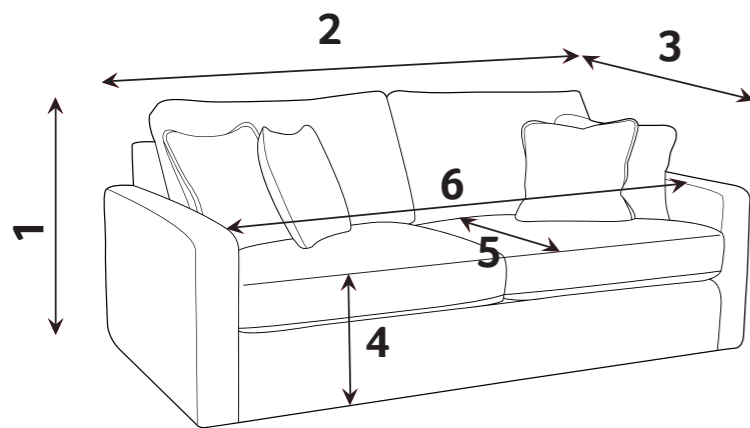

# TAO DIMENSIONS (CM)

AVAILABLE PIECES	HEIGHT 1	OUTBACK HEIGHT	WIDTH 2	DEPTH 3	ARM HEIGHT	SEAT HEIGHT 4	SEAT DEPTH 5	SEAT WIDTH 6	ACCESS DIAGONAL 7	WEIGHT (KG)	SCATTER CUSHION NO.
3 SEATER SOFA (3ST)	93	78	212	93	79	54	52	166	229	56	2
2 SEATER SOFA (2ST)	93	78	185	93	79	54	52	140	205	51.5	2
ARMCHAIR (1ST)	93	78	94	93	79	54	52	52	143	37.5	1
<b>ACCENT PIECES</b>											
PARKWAY FOOTSTOOL (FST)	37	N/A	106	65	N/A	N/A	N/A	N/A	75	14.5	N/A
PARKWAY STORAGE FOOTSTOOL (FSS)	39	N/A	104	64	N/A	N/A	N/A	N/A	117	21.5	N/A

## DIMENSION GUIDE

1 - HEIGHT  
2 - WIDTH

3 - DEPTH  
4 - SEAT HEIGHT

5 - SEAT DEPTH (STD & PILLOW)  
6 - SEAT WIDTH

7 - DIAGONAL ACCESS

Check the diagonal access dimension to ensure furniture will fit in your home.