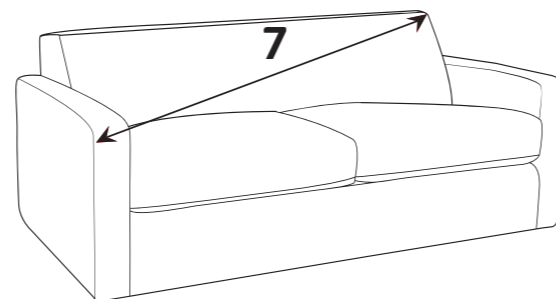

# TAO DIMENSIONS (CM)

AVAILABLE PIECES	HEIGHT 1	OUTBACK HEIGHT	WIDTH 2	DEPTH 3	ARM HEIGHT	SEAT HEIGHT 4	SEAT DEPTH 5	SEAT WIDTH 6	ACCESS DIAGONAL 7	WEIGHT (KG)	SCATTER CUSHION NO.
3 SEATER SOFA (3ST)	93	78	212	93	79	54	52	166	229	56	2
2 SEATER SOFA (2ST)	93	78	185	93	79	54	52	140	205	51.5	2
ARMCHAIR (1ST)	93	78	94	93	79	54	52	52	143	37.5	1
<b>ACCENT PIECES</b>											
PARKWAY FOOTSTOOL (FST)	37	N/A	106	65	N/A	N/A	N/A	N/A	75	14.5	N/A
PARKWAY STORAGE FOOTSTOOL (FSS)	39	N/A	104	64	N/A	N/A	N/A	N/A	117	21.5	N/A

## DIMENSION GUIDE

1 - HEIGHT  
2 - WIDTH

3 - DEPTH  
4 - SEAT HEIGHT

5 - SEAT DEPTH (STD & PILLOW)  
6 - SEAT WIDTH

7 - DIAGONAL ACCESS

Check the diagonal access dimension to ensure furniture will fit in your home.

Illustrations used for reference only.